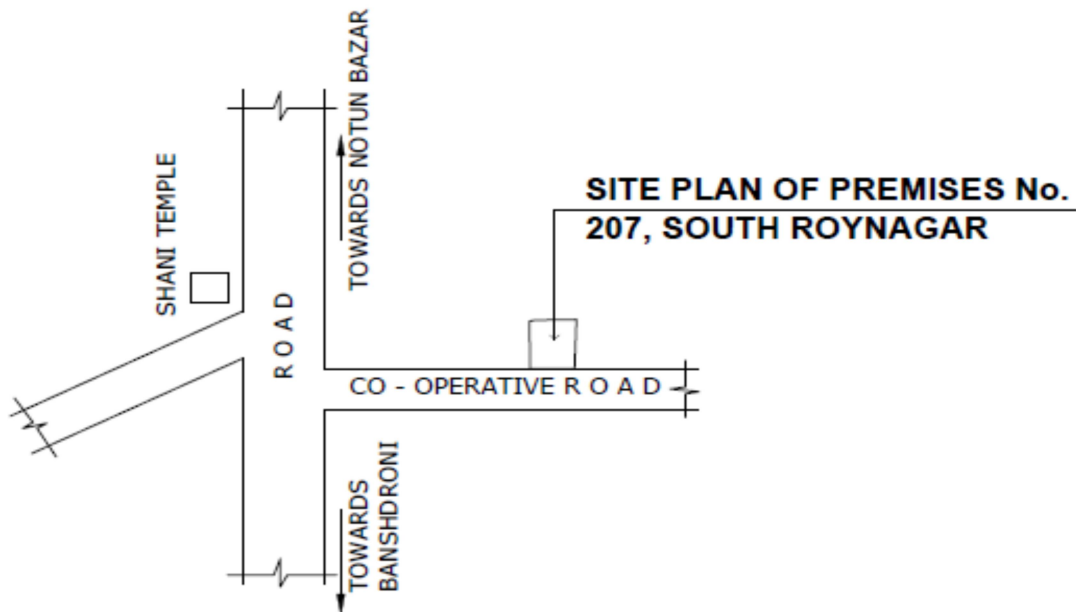

ROY ENTERPRISE

207 SOUTH RAYNAGAR, 5 RAYNAGAR CO-OPERATIVE HOUSING SOCIETY, BANSDRONI,
KOLKATA 700070

PH NO: 8910376581 / 7044276581

NAME OF PROJECT: "OASIS"

ADDRESS: Premises No. 207, South Roy Nagar, P.S. – Bansdrani, ward No. 112 of Borough – XI of KMC, Kolkata – 700070, WB, India

LOCATION MAP

LATITUDE: 22.4656, LONGITUDE: 88.3585

KEY PLAN
SCALE - 1:4000

Roy Enterprise

Rohini Roy
Proprietor